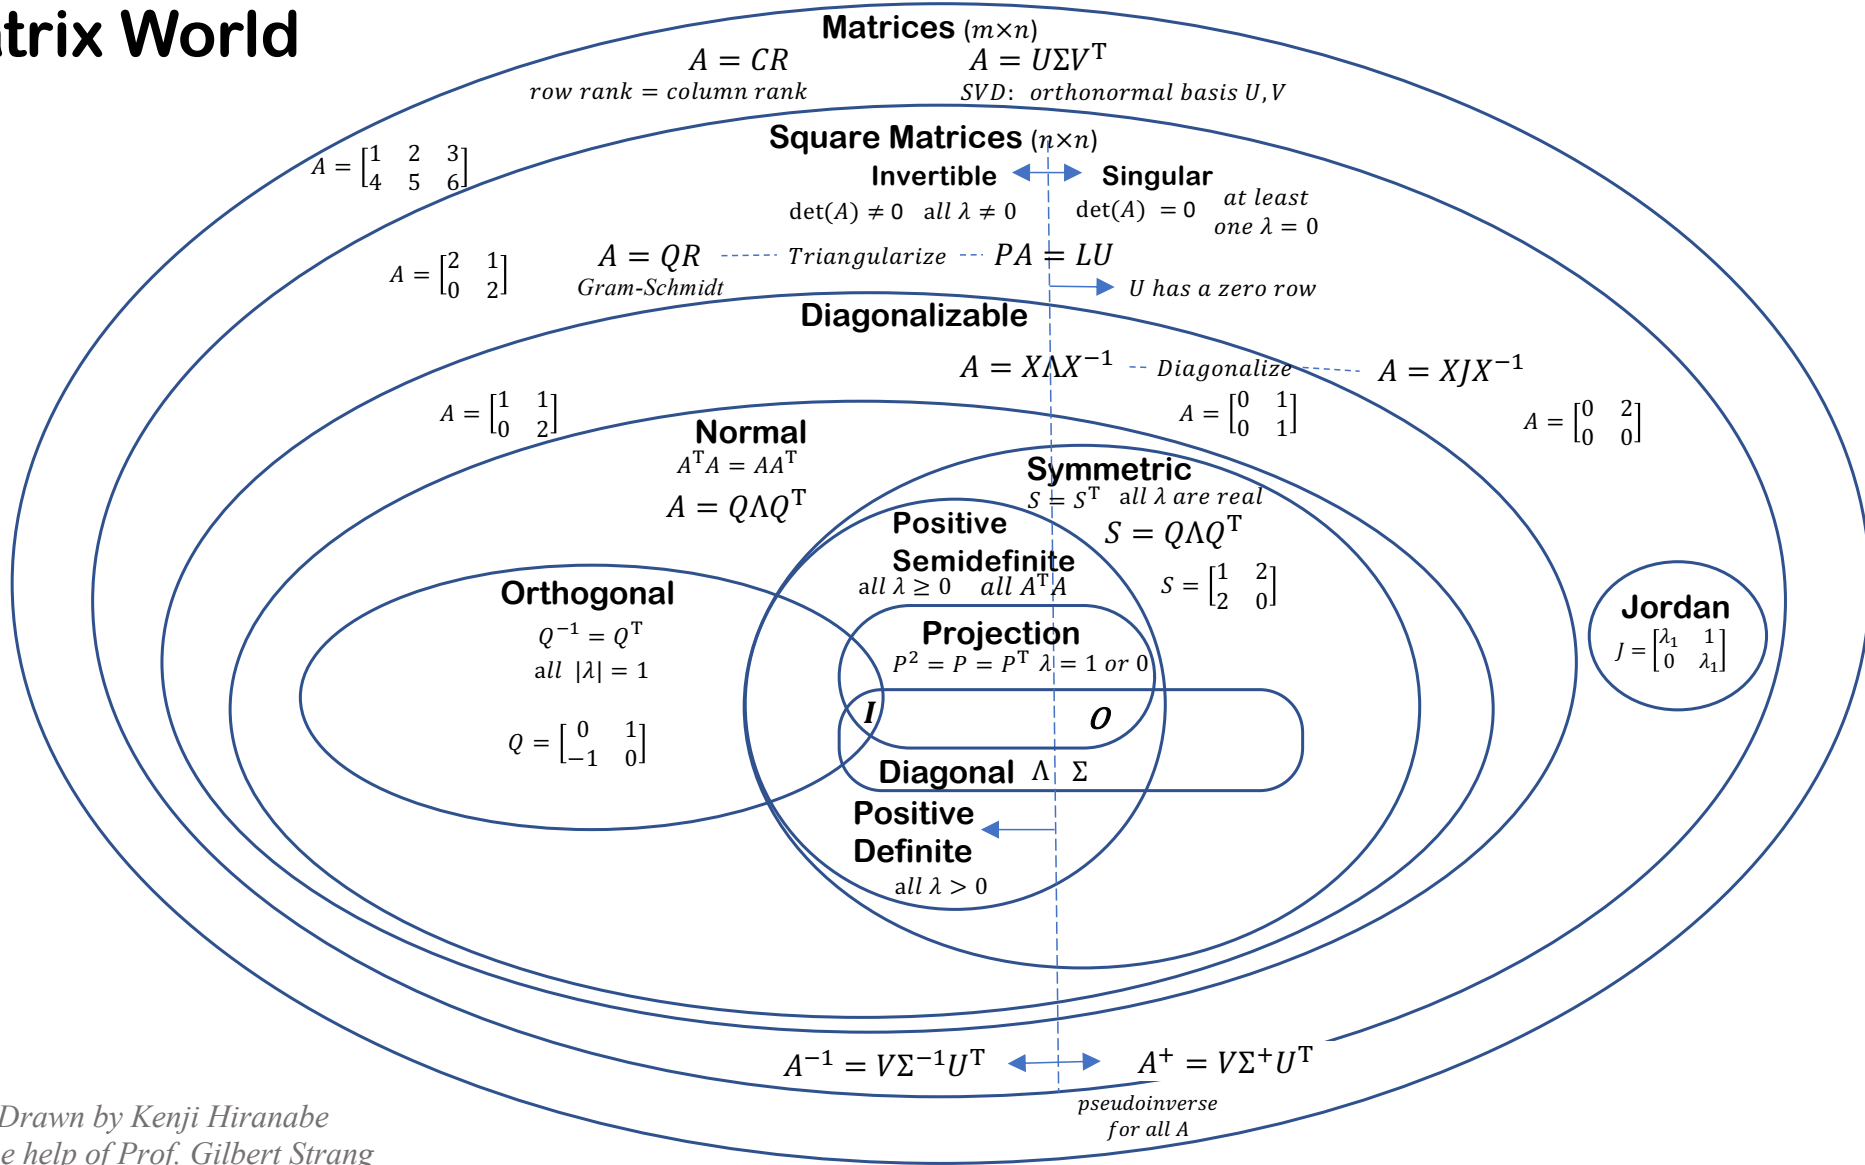

# Matrix World

(v1.3) Drawn by Kenji Hiranabe  
 with the help of Prof. Gilbert Strang